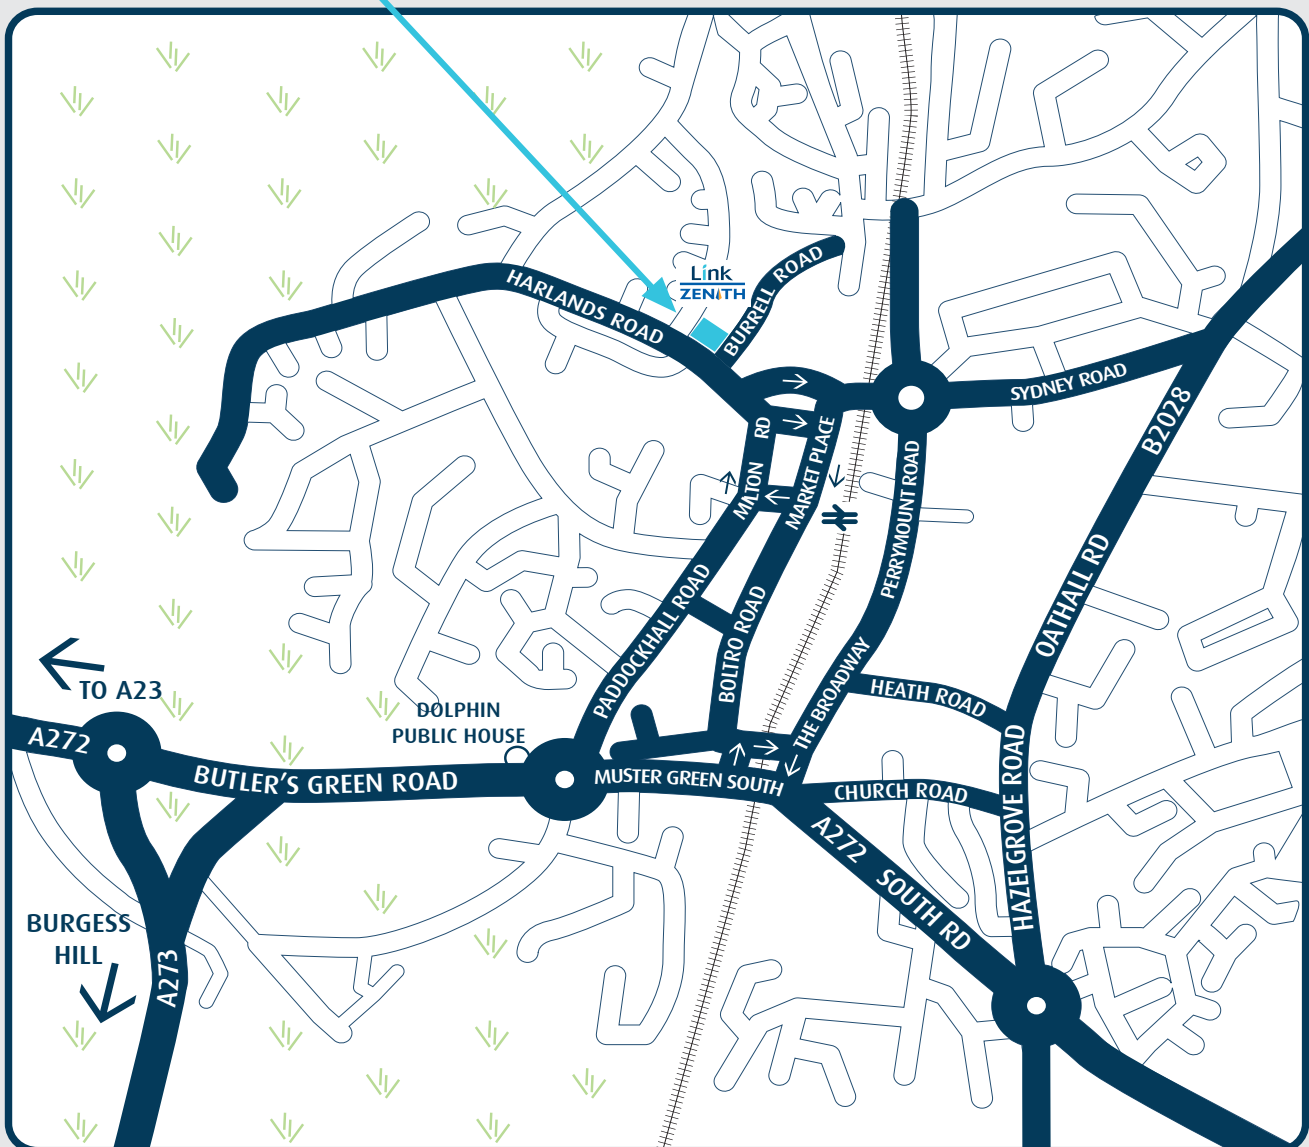

## DIRECTIONS BY CAR:- From the A23...

Take the A272 exit off the A23 and follow the A272 towards Haywards Heath. At the junction with the A273 continue straight across the roundabout along the A272 into Butlers Green Road. Continue past "Beech Hurst" which is on the right until you reach the double mini roundabout with the Dolphin Public House to your left. Turn left at the Dolphin Public House into Paddockhall Road and continue onto the Milton Road one way system, take the left hand lane which veers left into Harlands Road. Take the first turning into Burrell Road on your right. Chester House is situated on the corner of Burrell Road and Harlands Road. Turn left immediately and the Visitors car parking is located adjacent to the main entrance door.

## TRAINS

For train timetable information telephone: 08457 484950

On reaching Haywards Heath Station cross the road at the pedestrian crossing immediately in front of the station and turn left passing under the bridge. Continue past Sainsburys down hill until you reach Burrell Road on your right. Chester House is in front of you on the corner of Burrell Road and Harlands Road.

#### DIRECTIONS BY TUBE:

Leave Monument Tube via the Gracechurch Street Exit. You will find 85 Gracechurch Street is just before the entrance to Monsoon and Leadenhall Market.